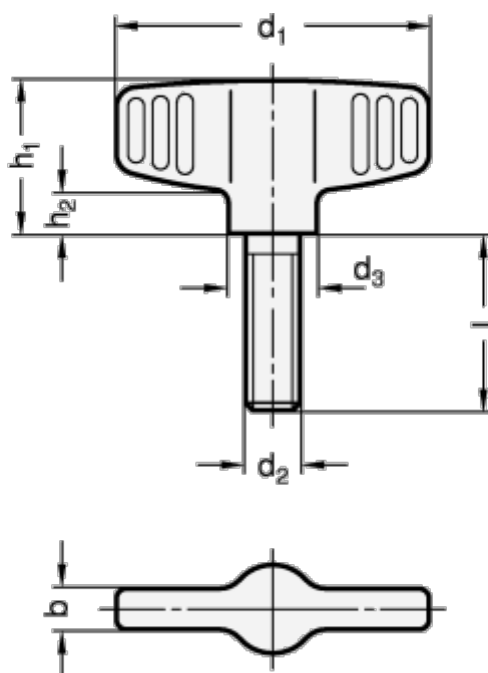

Article number: 201385111

Description: E+G Wing screw GN 835-46-M8-20-MT
Rustfast

Measures

$b = 6$
 $d_1 = 46$
 $d_2 = M8$
 $d_3 = 13$
 $h_1 = 23$
 $h_2 = 6.0$
 $l = 20$